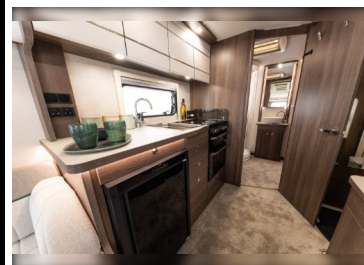

Pearman Briggs Leisure Ltd

2022 Elddis Affinity 520

£25,044

Length: 6680mm

Width: 2260mm

Unladen

Weight: 1219kg

Laden Weight: 1325kg

Pearman Briggs Caravan Sales

224 Cheltenham Road

Longlevens

Gloucester

Gloucestershire, GL2 0JW

HAND BASIN

WARDROBE

SHOWER

DRAINER

EXTRACTOR

GRILL

SIDE KITCHEN

OVEN

FRIDGE FREEZER

STEREO

RADIO/CD

TV AERIAL

REAR WASHROOM

CASSETTE TOILET

3-WAY FRIDGE

FRIDGE

KITCHEN

MICROWAVE

SINK/DRAINER

HOB

ALARM

TV DIRECTIONAL AERIAL

4-BURNER HOB

BRAND NEW 2022, ORDER NOW!!

The Affinity 520 2022 Season. Designed for two, the front lounge can be used as two single beds or made up as a super-size double. Amidships is a beautifully spacious kitchen with sideboard and further storage. The rear boasts one of our most spacious bathrooms yet, with separate shower cubicle, dressing area and copious wardrobe and storage space.

Call:01452 524700 | www.pearmanbriggs.co.uk